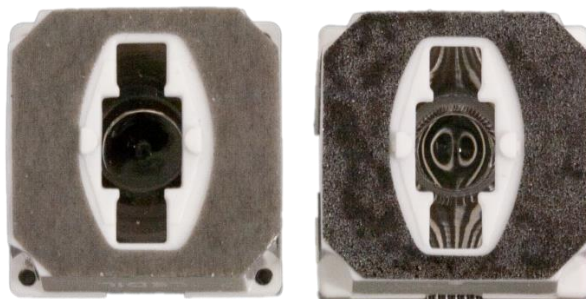

## PRODUCT CHANGE NOTIFICATION

Date: October 14th, 2020  
PCN: PCN LEDIL 169

---

Subject: PCN 169 - Change of adhesive tape material

Description: As part of our continuous improvement process regarding availability of our products, LEDiL will change the 0.4 mm thick polyurethane foam tapes to acrylic foam tape in all LEDiL products. The old tape, that has been used in our product assemblies, is not available as it has been suspended by the tape manufacturer. Based on extensive testing the new adhesive tape will perform as well or better than the previous adhesive tape. This change has already been successfully implemented for some FA\*, FC\* and FCA\* products (PCN 163) and is now due to be implemented also in the following products listed in this PCN 169

Timeline: This change is valid immediately, but we will deplete old stock first.

Changes: The 0.4 mm thick polyurethane foam tapes will be changed to acrylic foam tape for the following products listed in this PCN.